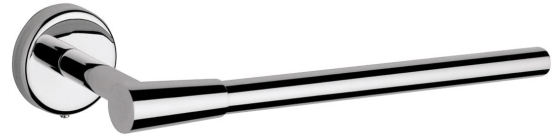

# Pearl Hand Towel Bar

BA-SB-00002-PC

KOVA

## Appearance

Finish	Polished Chrome
Material	Brass

## Dimensions

Width	8.29-in
Depth	3.18-in
Height	1.77-in

## Features

Concealed Mounting	Yes
Installation Hardware Included	Yes
Rust Resistant	Yes

Figure A

Figure B